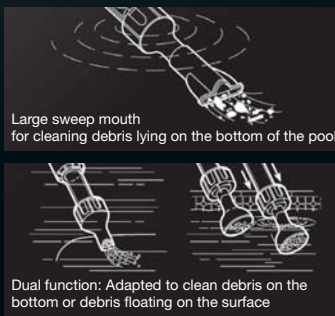

SPA WAND

Handheld Suction Cleaner

Polaris

SPA WAND

Fine cleaning of small areas

Polaris SpaWand is an efficient and easy to use handheld brush. Requiring no hose connections, SpaWand is designed for easy cleaning of small volumes of water. The debris can be suctioned and remains stored in the SpaWand's independent filter.

- For all small above-ground swimming pools, Spas, pool steps, overflow gulleys, integrated filtration units...
- Suctions all types of debris
- Easy to use

Large sweep mouth for cleaning debris lying on the bottom of the pool

Dual function: Adapted to clean debris on the bottom or debris floating on the surface

System type:
Handheld system

Wide sweeping head:
For cleaning debris lying on the bottom of the pool

Dual purpose head:
Adapted to clean debris on the bottom or debris floating on the surface